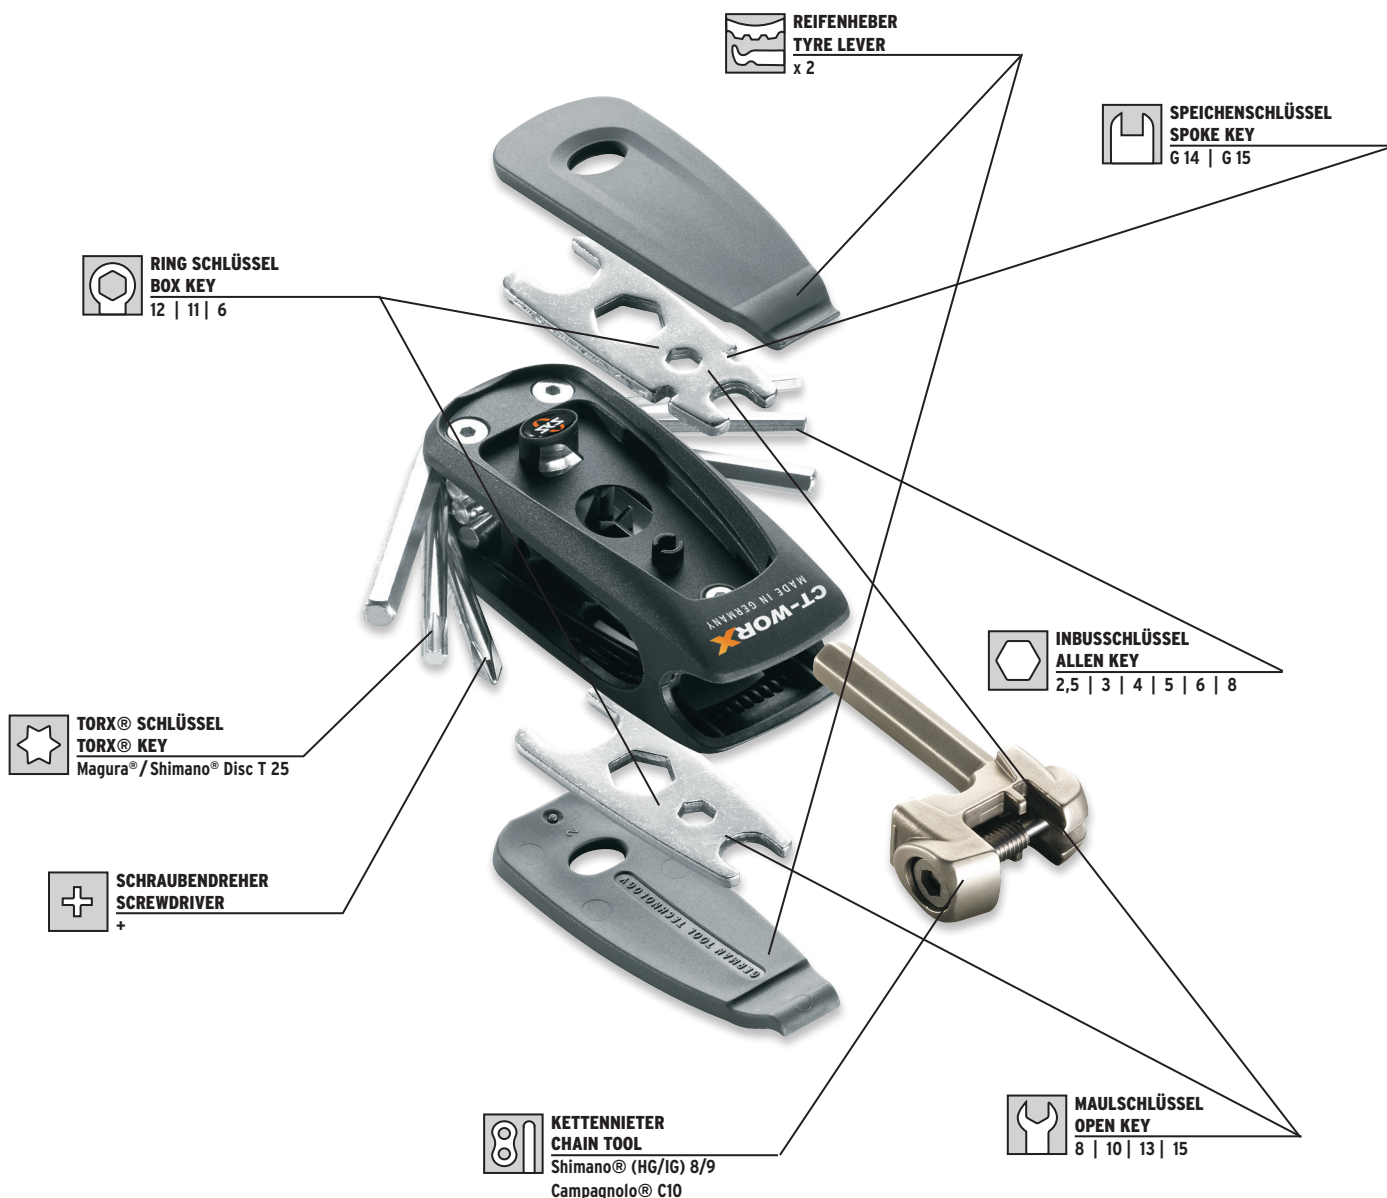

# FUNCTIONS

**EN. CT-WORX**

20 function compact multi tool.