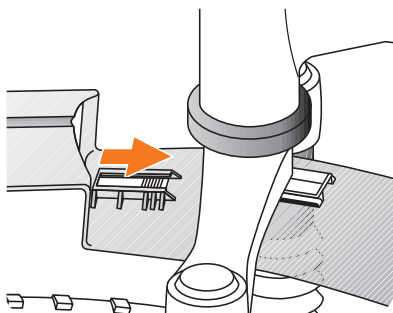

**SLIDE-ON FEATURE**

**SLIDE-OFF FEATURE**

- 1A: 31-35 mm
- 1B: 27-31 mm
- 1C: 23-27 mm
- 1D: 19-23 mm
- 1E: 15-19 mm

**Max. tyre size**

26"	x 2,5	60 x 559
27,5"	x 2,5	60 x 584
28"	x 2,5	47 x 622
29"	x 2,5	60 x 622

**ATTENTION**

Mind the minimum distance between tyre at full spring travel!

**EN. SHOCKBOARD**

Fits almost all seat posts (max 38 mm). The angle is individually adjustable.