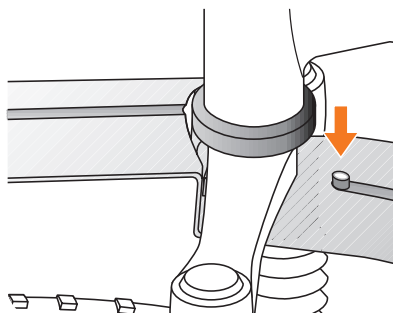

**SLIDE-ON FEATURE**

**SLIDE-OFF FEATURE**

- 1A: 31-35 mm
- 1B: 27-31 mm
- 1C: 23-27 mm
- 1D: 19-23 mm
- 1E: 15-19 mm

**Max. tyre size**

26"	x 2,5	60 x 559
27,5"	x 2,5	60 x 584
28"	x 2,5	47 x 622
29"	x 2,5	60 x 622

**ATTENTION**

Mind the minimum distance between tyre at full spring travel!

**EN. SHOCKBOARD**

Fits almost all seat posts (max 38 mm). The angle is individually adjustable.