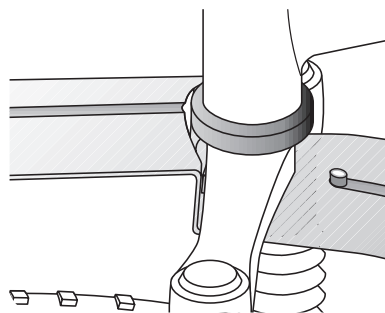

**SLIDE-ON FEATURE**

**SLIDE-OFF FEATURE**

- 1A: 31-35 mm
- 1B: 27-31 mm
- 1C: 23-27 mm
- 1D: 19-23 mm
- 1E: 15-19 mm

**Max. tyre size**

26"	x 2,5	60 x 559
27,5"	x 2,5	60 x 584
28"	x 2,5	47 x 622
29"	x 2,5	60 x 622

**ATTENTION**

Mind the minimum distance between tyre at full spring travel!

**EN. SHOCKBOARD**

Fits almost all seat posts (max 38 mm). The angle is individually adjustable.