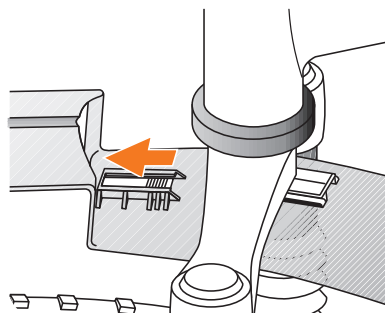

**SLIDE-ON FEATURE**

**SLIDE-OFF FEATURE**

- 1A: 31-35 mm
- 1B: 27-31 mm
- 1C: 23-27 mm
- 1D: 19-23 mm
- 1E: 15-19 mm

**Max. tyre size**

26"	x 2,5	60 x 559
27,5"	x 2,5	60 x 584
28"	x 2,5	47 x 622
29"	x 2,5	60 x 622

**ATTENTION**

Mind the minimum distance between tyre at full spring travel!

**EN. SHOCKBOARD**

Fits almost all seat posts (max 38 mm). The angle is individually adjustable.