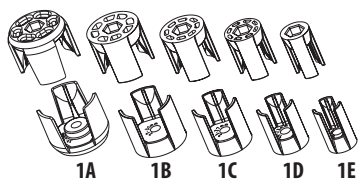

**SLIDE-ON FEATURE**

**SLIDE-OFF FEATURE**

- 1A: 31-35 mm
- 1B: 27-31 mm
- 1C: 23-27 mm
- 1D: 19-23 mm
- 1E: 15-19 mm

**Max. tyre size**

26"	x 2,5	60 x 559
27,5"	x 2,5	60 x 584
28"	x 2,5	47 x 622
29"	x 2,5	60 x 622

**ATTENTION**

Mind the minimum distance between tyre at full spring travel!

**EN. SHOCKBOARD**

Fits almost all seat posts (max 38 mm). The angle is individually adjustable.