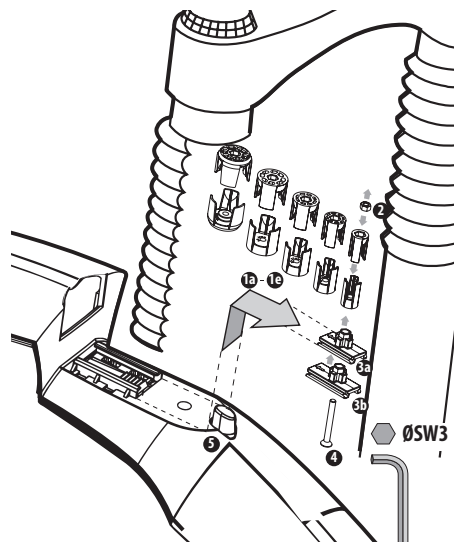

**SLIDE-ON FEATURE**

**SLIDE-OFF FEATURE**

- 1A: 31-35 mm
- 1B: 27-31 mm
- 1C: 23-27 mm
- 1D: 19-23 mm
- 1E: 15-19 mm

**Max. tyre size**

26"	x 2,5	60 x 559
27,5"	x 2,5	60 x 584
28"	x 2,5	47 x 622
29"	x 2,5	60 x 622

**ATTENTION**

Mind the minimum distance between tyre at full spring travel!

**EN. SHOCKBOARD**

Fits almost all seat posts (max 38 mm). The angle is individually adjustable.