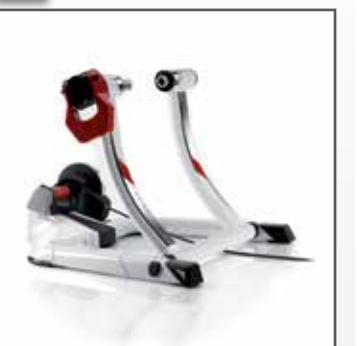

QUBO FLUID

Resistance unit based on fluid technology plus Qubo frame: it's the quietest, most powerful and easiest trainer there is.

- Resistance unit: 100% more powerful than a standard fluid unit
- Fast fixing clamping mechanism
- Qubo frame
- Wide compatibility: fits wheels with 20" to 29" diameters
- 45 mm over-size Elastogel roller

2500

0121011 PACK
0121023 SMART

QUBO POWER MAG

Experience precision control of your effort. 8 levels of progressive resistance. Power magnetic resistance unit with large flywheel (1.7 kg).

- 8 adjustable resistance levels
- Fast fixing clamping mechanism
- Qubo frame
- Wide compatibility: fits wheels with 20" to 29" diameters
- 30 mm over-size Elastogel roller