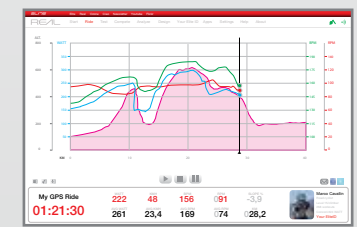

REAL TRAINERS

0131001

REALPOWER

RealPower can simulate slopes of up to 20%, offering real road race sensations. You can evaluate and improve your performance with professional tests developed by experts. Cover the toughest stages of the Giro d'Italia and the Tour de France, download courses from your GPS and process your performance data. RealPower, the constant challenge.

- 250% larger flywheel for unmatched smoothness, even at high resistance.
- Ritmo feet with adjustable feel
- Fast fixing clamping mechanism
- Elastogel roller with 45 mm diameter
- Console wireless touchpad ANT™

INCLUDES:

RealSoftware Release 7, Internet Competition, 5 RealVideos, Conconi Test, Training Test, Personal training programs, Data Import, Geolocated features, Gel Block, Web races, myRealVideo

2500 UP TO 4200 WATT

0144051

REALAXIOM

RealAxioM is an electronic trainer enabling training with the display of a real course that moves at the same speed as the rider's pedaling and ensuring an absolutely realistic road riding experience. RealAxioM enables the transmission of high power values without the wheel slipping.

- Large flywheel for smooth, natural feel
- Adjustable swing floating system
- Fast fixing clamping mechanism
- Elastogel roller with 40 mm diameter
- Console wireless touchpad ANT™

INCLUDES:

RealSoftware Release 7, Internet Competition, 2 RealVideos, Conconi Test, Training Test, Personal training programs, Data Import, Geolocated features, Travel Block, Web races, myRealVideo

0133001

REALTOUR

RealTour is an interactive electronic home trainer that connects with a PC. It's a great training tool for those who want to stay fit, for the cycling enthusiast and for all who want to experience realistic indoor training sessions.