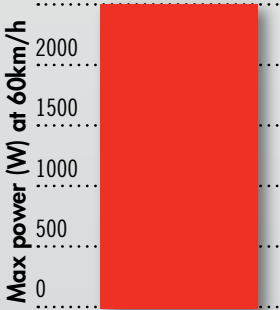

2500 UP TO 4200 WATT