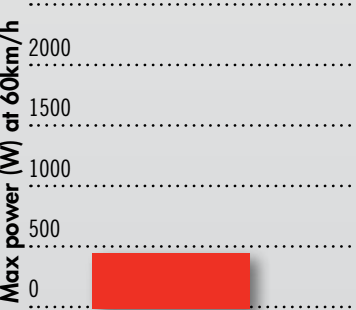

REAL TRAINERS

0131001

REALPOWER

RealPower can simulate slopes of up to 20%, offering real road race sensations. You can evaluate and improve your performance with professional tests developed by experts. Cover the toughest stages of the Giro d'Italia and the Tour de France, download courses from your GPS and process your performance data. RealPower, the constant challenge.

- 250% larger flywheel for unmatched smoothness, even at high resistance.
- Ritmo feet with adjustable feel
- Fast fixing clamping mechanism
- Elastogel roller with 45 mm diameter
- Console wireless touchpad ANT™

INCLUDES:

RealSoftware Release 7, Internet Competition, 5 RealVideos, Conconi Test, Training Test, Personal training programs, Data Import, Geolocated features, Gel Block, Web races, myRealVideo

2500 UP TO 4200 WATT

0144051

REALAXIOM

RealAxioM is an electronic trainer enabling training with the display of a real course that moves at the same speed as the rider's pedaling and ensuring an absolutely realistic road riding experience. RealAxioM enables the transmission of high power values without the wheel slipping.

- Large flywheel for smooth, natural feel
- Adjustable swing floating system
- Fast fixing clamping mechanism
- Elastogel roller with 40 mm diameter
- Console wireless touchpad ANT™

INCLUDES:

RealSoftware Release 7, Internet Competition, 2 RealVideos, Conconi Test, Training Test, Personal training programs, Data Import, Geolocated features, Travel Block, Web races, myRealVideo

0133001

REALTOUR

RealTour is an interactive electronic home trainer that connects with a PC. It's a great training tool for those who want to stay fit, for the cycling enthusiast and for all who want to experience realistic indoor training sessions.